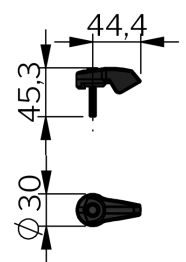

## MATERIAL

**Cam shaft:** Aço, zincado  
**Cylinder:** Brass, nickel plated in matt finish  
**Maçaneta:** Zinc die cast, silver grey coated  
**Insert:** Aço inox 316  
**Pad-lock loop:** Aço inox 304  
**Roller:** Brass, unplated or nickel plated

## RELATED PRODUCTS

**Latching units:** 2-311ab, 2-311cd, 2-316a, 2-316b  
**Roller cams:** 2-312ab, 2-312cd  
**Interlink rods:** 2-313a  
**Rod links:** 2-313b  
**Safety catches:** 2-314  
**Keys:** 2-372, 2-370  
 Use the Index Code at [industriilas.com](http://industriilas.com)

## TESTS & STANDARDS

**Classifications:** VDI 6022  
**Cylinder information:** Master key system on request, Supplied with two keys  
**Key extraction:** Open / Closed

265076-00

265076-10

265076-02-H

265076-60

265076-3012

265077-00

**Industriilas**  
 — When access counts —

P/N	Descrição	Door	Outside roller cam included
265076-00	Sem travamento	Outswing	-
265076-02-H	Sem travamento	Inswing	Sim
265076-10	Com chave segredo IL0333	Outswing	-
265076-12-H	Com chave segredo IL0333	Inswing	Sim
265076-20	Keyed to differ (master key system on request)	Outswing	-
265076-22-H	Keyed to differ (master key system on request)	Inswing	Sim
265076-3009	Insert Square 8	Outswing	-
265076-3012	Insert Triangle 7	Outswing	-
265076-3023	Insert Recessed hexagon 8 (5/16 inch)	Outswing	-
265076-3209-H	Insert Square 8	Inswing	Sim
265076-3212-H	Insert Triangle 7	Inswing	Sim
265076-3223-H	Insert Recessed hexagon 8 (5/16 inch)	Inswing	Sim
265076-60	Para uso com cadeado	Outswing	-
265076-62-H	Para uso com cadeado	Inswing	Sim
265076-IL10	Keyed alike IL101 **	Outswing	-
265076-IL10-7-H	Keyed alike IL101 **	Inswing	Sim
265077-00	Knob	Outswing	-