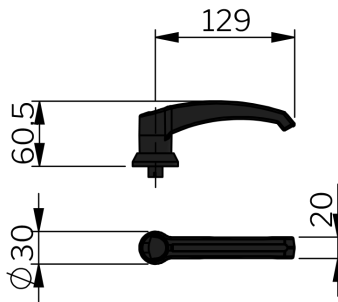

## MATERIAL

**Cam shaft:** Aço, zincado  
**Cylinder:** Brass, nickel plated in matt finish  
**Maçaneta:** Zinc die cast, silver grey coated  
**Insert:** Aço inox 316  
**Pad-lock loop:** Aço inox 304  
**Roller:** Brass, unplated or nickel plated

## RELATED PRODUCTS

**Latching units:** 2-311ab, 2-311cd, 2-316a, 2-316b  
**Roller cams:** 2-312ab, 2-312cd  
**Interlink rods:** 2-313a  
**Rod links:** 2-313b  
**Safety catches:** 2-314  
**Keys:** 2-372, 2-370  
 Use the Index Code at [industriilas.com](http://industriilas.com)

## TESTS & STANDARDS

**Classifications:** VDI 6022  
**Cylinder information:** Master key system on request, Supplied with two keys  
**Key extraction:** Open / Closed

265076-00

265076-10

265076-02-H

265076-60

265076-3012

265077-00

**Industriilas**  
 — When access counts —

P/N	Descrição	Door	Outside roller cam included
265076-00	Sem travamento	Outswing	-
265076-02-H	Sem travamento	Inswing	Sim
265076-10	Com chave segredo IL0333	Outswing	-
265076-12-H	Com chave segredo IL0333	Inswing	Sim
265076-20	Keyed to differ (master key system on request)	Outswing	-
265076-22-H	Keyed to differ (master key system on request)	Inswing	Sim
265076-3009	Insert Square 8	Outswing	-
265076-3012	Insert Triangle 7	Outswing	-
265076-3023	Insert Recessed hexagon 8 (5/16 inch)	Outswing	-
265076-3209-H	Insert Square 8	Inswing	Sim
265076-3212-H	Insert Triangle 7	Inswing	Sim
265076-3223-H	Insert Recessed hexagon 8 (5/16 inch)	Inswing	Sim
265076-60	Para uso com cadeado	Outswing	-
265076-62-H	Para uso com cadeado	Inswing	Sim
265076-IL10	Keyed alike IL101 **	Outswing	-
265076-IL10-7-H	Keyed alike IL101 **	Inswing	Sim
265077-00	Knob	Outswing	-