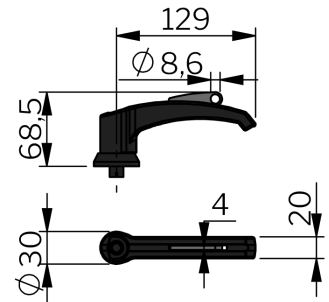

## MATERIAL

**Cam shaft:** Aço, zincado  
**Cylinder:** Brass, nickel plated in matt finish  
**Maçaneta:** Zinc die cast, silver grey coated  
**Insert:** Aço inox 316  
**Pad-lock loop:** Aço inox 304  
**Roller:** Brass, unplated or nickel plated

## RELATED PRODUCTS

**Latching units:** 2-311ab, 2-311cd, 2-316a, 2-316b  
**Roller cams:** 2-312ab, 2-312cd  
**Interlink rods:** 2-313a  
**Rod links:** 2-313b  
**Safety catches:** 2-314  
**Keys:** 2-372, 2-370  
 Use the Index Code at [industriilas.com](http://industriilas.com)

## TESTS & STANDARDS

**Classifications:** VDI 6022  
**Cylinder information:** Master key system on request, Supplied with two keys  
**Key extraction:** Open / Closed

265076-00

265076-10

265076-02-H

265076-60

265076-3012

265077-00

**Industriilas**  
 — When access counts —

P/N	Descrição	Door	Outside roller cam included
265076-00	Sem travamento	Outswing	-
265076-02-H	Sem travamento	Inswing	Sim
265076-10	Com chave segredo IL0333	Outswing	-
265076-12-H	Com chave segredo IL0333	Inswing	Sim
265076-20	Keyed to differ (master key system on request)	Outswing	-
265076-22-H	Keyed to differ (master key system on request)	Inswing	Sim
265076-3009	Insert Square 8	Outswing	-
265076-3012	Insert Triangle 7	Outswing	-
265076-3023	Insert Recessed hexagon 8 (5/16 inch)	Outswing	-
265076-3209-H	Insert Square 8	Inswing	Sim
265076-3212-H	Insert Triangle 7	Inswing	Sim
265076-3223-H	Insert Recessed hexagon 8 (5/16 inch)	Inswing	Sim
265076-60	Para uso com cadeado	Outswing	-
265076-62-H	Para uso com cadeado	Inswing	Sim
265076-IL10	Keyed alike IL101 **	Outswing	-
265076-IL10-7-H	Keyed alike IL101 **	Inswing	Sim
265077-00	Knob	Outswing	-