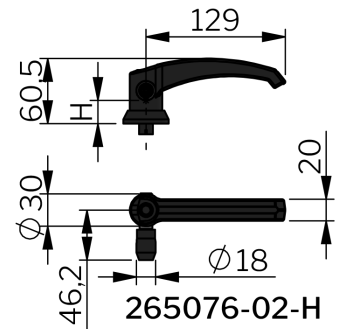

## MATERIAL

**Cam shaft:** Aço, zincado  
**Cylinder:** Brass, nickel plated in matt finish  
**Maçaneta:** Zinc die cast, silver grey coated  
**Insert:** Aço inox 316  
**Pad-lock loop:** Aço inox 304  
**Roller:** Brass, unplated or nickel plated

## RELATED PRODUCTS

**Latching units:** 2-311ab, 2-311cd, 2-316a, 2-316b  
**Roller cams:** 2-312ab, 2-312cd  
**Interlink rods:** 2-313a  
**Rod links:** 2-313b  
**Safety catches:** 2-314  
**Keys:** 2-372, 2-370  
 Use the Index Code at [industriilas.com](http://industriilas.com)

## TESTS & STANDARDS

**Classifications:** VDI 6022  
**Cylinder information:** Master key system on request, Supplied with two keys  
**Key extraction:** Open / Closed

265076-00

265076-10

265076-02-H

265076-60

265076-3012

265077-00

**Industriilas**  
 — When access counts —

P/N	Descrição	Door	Outside roller cam included
265076-00	Sem travamento	Outswing	-
265076-02-H	Sem travamento	Inswing	Sim
265076-10	Com chave segredo IL0333	Outswing	-
265076-12-H	Com chave segredo IL0333	Inswing	Sim
265076-20	Keyed to differ (master key system on request)	Outswing	-
265076-22-H	Keyed to differ (master key system on request)	Inswing	Sim
265076-3009	Insert Square 8	Outswing	-
265076-3012	Insert Triangle 7	Outswing	-
265076-3023	Insert Recessed hexagon 8 (5/16 inch)	Outswing	-
265076-3209-H	Insert Square 8	Inswing	Sim
265076-3212-H	Insert Triangle 7	Inswing	Sim
265076-3223-H	Insert Recessed hexagon 8 (5/16 inch)	Inswing	Sim
265076-60	Para uso com cadeado	Outswing	-
265076-62-H	Para uso com cadeado	Inswing	Sim
265076-IL10	Keyed alike IL101 **	Outswing	-
265076-IL10-7-H	Keyed alike IL101 **	Inswing	Sim
265077-00	Knob	Outswing	-