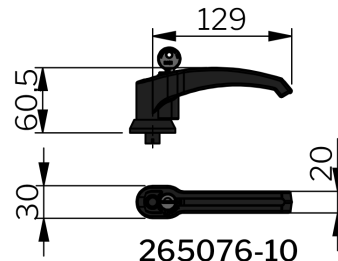

## MATERIAL

**Cam shaft:** Aço, zincado  
**Cylinder:** Brass, nickel plated in matt finish  
**Maçaneta:** Zinc die cast, silver grey coated  
**Insert:** Aço inox 316  
**Pad-lock loop:** Aço inox 304  
**Roller:** Brass, unplated or nickel plated

## RELATED PRODUCTS

**Latching units:** 2-311ab, 2-311cd, 2-316a, 2-316b  
**Roller cams:** 2-312ab, 2-312cd  
**Interlink rods:** 2-313a  
**Rod links:** 2-313b  
**Safety catches:** 2-314  
**Keys:** 2-372, 2-370  
 Use the Index Code at [industriilas.com](http://industriilas.com)

## TESTS & STANDARDS

**Classifications:** VDI 6022  
**Cylinder information:** Master key system on request, Supplied with two keys  
**Key extraction:** Open / Closed

265076-00

265076-10

265076-02-H

265076-60

265076-3012

265077-00

**Industriilas**  
 — When access counts —

P/N	Descrição	Door	Outside roller cam included
265076-00	Sem travamento	Outswing	-
265076-02-H	Sem travamento	Inswing	Sim
265076-10	Com chave segredo IL0333	Outswing	-
265076-12-H	Com chave segredo IL0333	Inswing	Sim
265076-20	Keyed to differ (master key system on request)	Outswing	-
265076-22-H	Keyed to differ (master key system on request)	Inswing	Sim
265076-3009	Insert Square 8	Outswing	-
265076-3012	Insert Triangle 7	Outswing	-
265076-3023	Insert Recessed hexagon 8 (5/16 inch)	Outswing	-
265076-3209-H	Insert Square 8	Inswing	Sim
265076-3212-H	Insert Triangle 7	Inswing	Sim
265076-3223-H	Insert Recessed hexagon 8 (5/16 inch)	Inswing	Sim
265076-60	Para uso com cadeado	Outswing	-
265076-62-H	Para uso com cadeado	Inswing	Sim
265076-IL10	Keyed alike IL101 **	Outswing	-
265076-IL10-7-H	Keyed alike IL101 **	Inswing	Sim
265077-00	Knob	Outswing	-