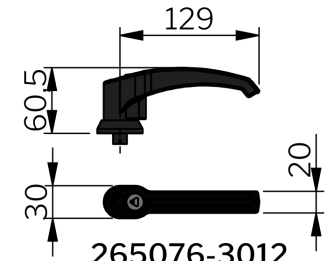

## MATERIAL

**Cam shaft:** Aço, zincado  
**Cylinder:** Brass, nickel plated in matt finish  
**Maçaneta:** Zinc die cast, silver grey coated  
**Insert:** Aço inox 316  
**Pad-lock loop:** Aço inox 304  
**Roller:** Brass, unplated or nickel plated

## RELATED PRODUCTS

**Latching units:** 2-311ab, 2-311cd, 2-316a, 2-316b  
**Roller cams:** 2-312ab, 2-312cd  
**Interlink rods:** 2-313a  
**Rod links:** 2-313b  
**Safety catches:** 2-314  
**Keys:** 2-372, 2-370  
 Use the Index Code at [industriilas.com](http://industriilas.com)

## TESTS & STANDARDS

**Classifications:** VDI 6022  
**Cylinder information:** Master key system on request, Supplied with two keys  
**Key extraction:** Open / Closed

265076-00

265076-10

265076-02-H

265076-60

265076-3012

265077-00

**Industriilas**  
 — When access counts —

P/N	Descrição	Door	Outside roller cam included
265076-00	Sem travamento	Outswing	-
265076-02-H	Sem travamento	Inswing	Sim
265076-10	Com chave segredo IL0333	Outswing	-
265076-12-H	Com chave segredo IL0333	Inswing	Sim
265076-20	Keyed to differ (master key system on request)	Outswing	-
265076-22-H	Keyed to differ (master key system on request)	Inswing	Sim
265076-3009	Insert Square 8	Outswing	-
265076-3012	Insert Triangle 7	Outswing	-
265076-3023	Insert Recessed hexagon 8 (5/16 inch)	Outswing	-
265076-3209-H	Insert Square 8	Inswing	Sim
265076-3212-H	Insert Triangle 7	Inswing	Sim
265076-3223-H	Insert Recessed hexagon 8 (5/16 inch)	Inswing	Sim
265076-60	Para uso com cadeado	Outswing	-
265076-62-H	Para uso com cadeado	Inswing	Sim
265076-IL10	Keyed alike IL101 **	Outswing	-
265076-IL10-7-H	Keyed alike IL101 **	Inswing	Sim
265077-00	Knob	Outswing	-