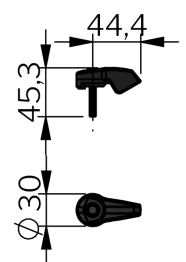

265076-00

265076-10

265076-02-H

265076-60

265076-3012

265077-00

Industrilas
— When access counts —

Artikelnummer	Beskrivning	Dörr	Outside roller cam included
265076-00	Ickelåsande	Outswing	-
265076-02-H	Ickelåsande	Inswing	Ja
265076-10	Likalåsande IL0333	Outswing	-
265076-12-H	Likalåsande IL0333	Inswing	Ja
265076-20	Keyed to differ (master key system on request)	Outswing	-
265076-22-H	Keyed to differ (master key system on request)	Inswing	Ja
265076-3009	Insert Square 8	Outswing	-
265076-3012	Insert Triangle 7	Outswing	-
265076-3023	Insert Recessed hexagon 8 (5/16 inch)	Outswing	-
265076-3209-H	Insert Square 8	Inswing	Ja
265076-3212-H	Insert Triangle 7	Inswing	Ja
265076-3223-H	Insert Recessed hexagon 8 (5/16 inch)	Inswing	Ja
265076-60	Hånglåsbar	Outswing	-
265076-62-H	Hånglåsbar	Inswing	Ja
265076-IL10	Keyed alike IL101 **	Outswing	-
265076-IL10-7-H	Keyed alike IL101 **	Inswing	Ja
265077-00	Knob	Outswing	-