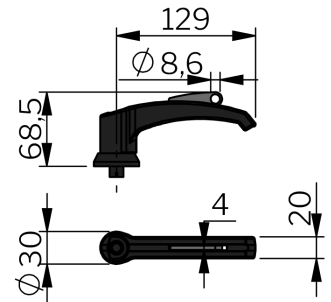

Safety catches: 2-314

Nycklar: 2-372, 2-370

Use the Index Code at industrilas.com

TESTS & STANDARDS

Standarder: VDI 6022

Cylinder information: Master key system on request, Supplied with two keys

Key extraction: Open / Closed

265076-00

265076-10

265076-02-H

265076-60

265076-3012

265077-00

Industrilas
— When access counts —

Artikelnummer	Beskrivning	Dörr	Outside roller cam included
265076-00	Ickelåsande	Outswing	-
265076-02-H	Ickelåsande	Inswing	Ja
265076-10	Likalåsande IL0333	Outswing	-
265076-12-H	Likalåsande IL0333	Inswing	Ja
265076-20	Keyed to differ (master key system on request)	Outswing	-
265076-22-H	Keyed to differ (master key system on request)	Inswing	Ja
265076-3009	Insert Square 8	Outswing	-
265076-3012	Insert Triangle 7	Outswing	-
265076-3023	Insert Recessed hexagon 8 (5/16 inch)	Outswing	-
265076-3209-H	Insert Square 8	Inswing	Ja
265076-3212-H	Insert Triangle 7	Inswing	Ja
265076-3223-H	Insert Recessed hexagon 8 (5/16 inch)	Inswing	Ja
265076-60	Hånglåsbar	Outswing	-
265076-62-H	Hånglåsbar	Inswing	Ja
265076-IL10	Keyed alike IL101 **	Outswing	-
265076-IL10-7-H	Keyed alike IL101 **	Inswing	Ja
265077-00	Knob	Outswing	-