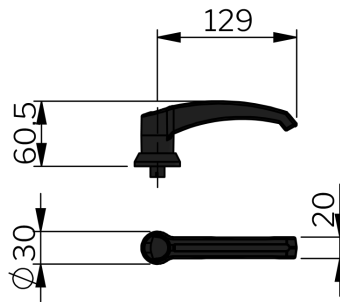

Safety catches: 2-314

Nycklar: 2-372, 2-370

Use the Index Code at industrilas.com

TESTS & STANDARDS

Standarder: VDI 6022

Cylinder information: Master key system on request, Supplied with two keys

Key extraction: Open / Closed

265076-00

265076-10

265076-02-H

265076-60

265076-3012

265077-00

Industrilas
— When access counts —

Artikelnummer	Beskrivning	Dörr	Outside roller cam included
265076-00	Ickelåsande	Outswing	-
265076-02-H	Ickelåsande	Inswing	Ja
265076-10	Likalåsande IL0333	Outswing	-
265076-12-H	Likalåsande IL0333	Inswing	Ja
265076-20	Keyed to differ (master key system on request)	Outswing	-
265076-22-H	Keyed to differ (master key system on request)	Inswing	Ja
265076-3009	Insert Square 8	Outswing	-
265076-3012	Insert Triangle 7	Outswing	-
265076-3023	Insert Recessed hexagon 8 (5/16 inch)	Outswing	-
265076-3209-H	Insert Square 8	Inswing	Ja
265076-3212-H	Insert Triangle 7	Inswing	Ja
265076-3223-H	Insert Recessed hexagon 8 (5/16 inch)	Inswing	Ja
265076-60	Hånglåsbar	Outswing	-
265076-62-H	Hånglåsbar	Inswing	Ja
265076-IL10	Keyed alike IL101 **	Outswing	-
265076-IL10-7-H	Keyed alike IL101 **	Inswing	Ja
265077-00	Knob	Outswing	-