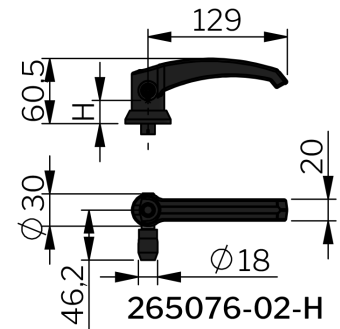

Safety catches: 2-314

Nycklar: 2-372, 2-370

Use the Index Code at industrilas.com

TESTS & STANDARDS

Standarder: VDI 6022

Cylinder information: Master key system on request, Supplied with two keys

Key extraction: Open / Closed

265076-00

265076-10

265076-02-H

265076-60

265076-3012

265077-00

Industrilas
— When access counts —

Artikelnummer	Beskrivning	Dörr	Outside roller cam included
265076-00	Ickelåsande	Outswing	-
265076-02-H	Ickelåsande	Inswing	Ja
265076-10	Likalåsande IL0333	Outswing	-
265076-12-H	Likalåsande IL0333	Inswing	Ja
265076-20	Keyed to differ (master key system on request)	Outswing	-
265076-22-H	Keyed to differ (master key system on request)	Inswing	Ja
265076-3009	Insert Square 8	Outswing	-
265076-3012	Insert Triangle 7	Outswing	-
265076-3023	Insert Recessed hexagon 8 (5/16 inch)	Outswing	-
265076-3209-H	Insert Square 8	Inswing	Ja
265076-3212-H	Insert Triangle 7	Inswing	Ja
265076-3223-H	Insert Recessed hexagon 8 (5/16 inch)	Inswing	Ja
265076-60	Hånglåsbar	Outswing	-
265076-62-H	Hånglåsbar	Inswing	Ja
265076-IL10	Keyed alike IL101 **	Outswing	-
265076-IL10-7-H	Keyed alike IL101 **	Inswing	Ja
265077-00	Knob	Outswing	-