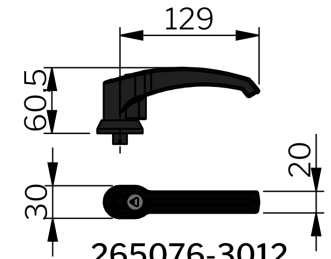

265076-00

265076-10

265076-02-H

265076-60

265076-3012

265077-00

Industrilas
— When access counts —

Artikelnummer	Beskrivning	Dörr	Outside roller cam included
265076-00	Ickelåsande	Outswing	-
265076-02-H	Ickelåsande	Inswing	Ja
265076-10	Likalåsande IL0333	Outswing	-
265076-12-H	Likalåsande IL0333	Inswing	Ja
265076-20	Keyed to differ (master key system on request)	Outswing	-
265076-22-H	Keyed to differ (master key system on request)	Inswing	Ja
265076-3009	Insert Square 8	Outswing	-
265076-3012	Insert Triangle 7	Outswing	-
265076-3023	Insert Recessed hexagon 8 (5/16 inch)	Outswing	-
265076-3209-H	Insert Square 8	Inswing	Ja
265076-3212-H	Insert Triangle 7	Inswing	Ja
265076-3223-H	Insert Recessed hexagon 8 (5/16 inch)	Inswing	Ja
265076-60	Hånglåsbar	Outswing	-
265076-62-H	Hånglåsbar	Inswing	Ja
265076-IL10	Keyed alike IL101 **	Outswing	-
265076-IL10-7-H	Keyed alike IL101 **	Inswing	Ja
265077-00	Knob	Outswing	-