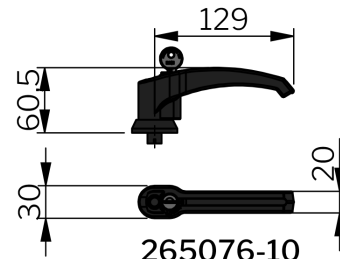

Safety catches: 2-314

Nycklar: 2-372, 2-370

Use the Index Code at industrilas.com

TESTS & STANDARDS

Standarder: VDI 6022

Cylinder information: Master key system on request, Supplied with two keys

Key extraction: Open / Closed

265076-00

265076-10

265076-02-H

265076-60

265076-3012

265077-00

Industrilas
— When access counts —

Artikelnummer	Beskrivning	Dörr	Outside roller cam included
265076-00	Ickelåsande	Outswing	-
265076-02-H	Ickelåsande	Inswing	Ja
265076-10	Likalåsande IL0333	Outswing	-
265076-12-H	Likalåsande IL0333	Inswing	Ja
265076-20	Keyed to differ (master key system on request)	Outswing	-
265076-22-H	Keyed to differ (master key system on request)	Inswing	Ja
265076-3009	Insert Square 8	Outswing	-
265076-3012	Insert Triangle 7	Outswing	-
265076-3023	Insert Recessed hexagon 8 (5/16 inch)	Outswing	-
265076-3209-H	Insert Square 8	Inswing	Ja
265076-3212-H	Insert Triangle 7	Inswing	Ja
265076-3223-H	Insert Recessed hexagon 8 (5/16 inch)	Inswing	Ja
265076-60	Hånglåsbar	Outswing	-
265076-62-H	Hånglåsbar	Inswing	Ja
265076-IL10	Keyed alike IL101 **	Outswing	-
265076-IL10-7-H	Keyed alike IL101 **	Inswing	Ja
265077-00	Knob	Outswing	-