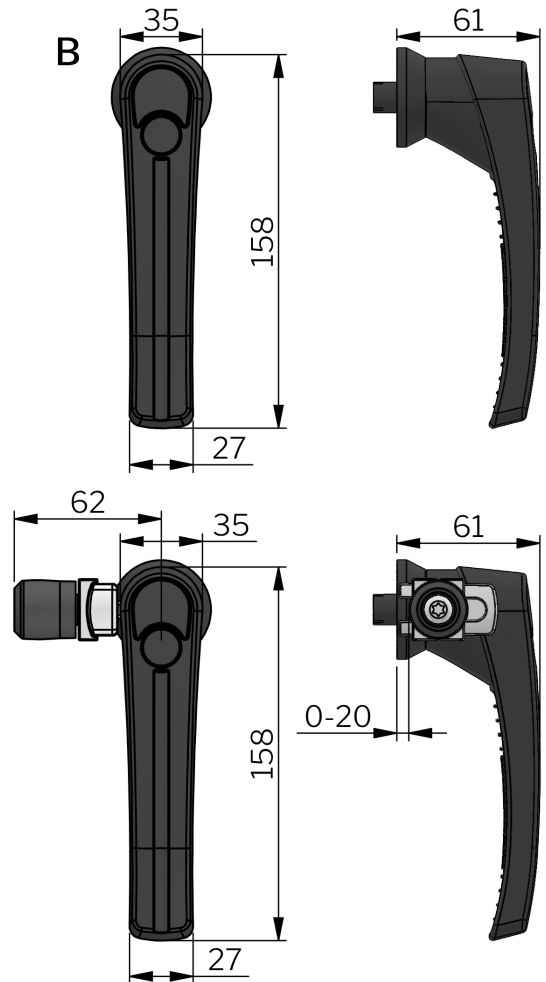

MATERIAL

Skruv: Stål, förzinkad

Handtag: Glass fibre reinforced polyamide (PA6GF30)

RELATERADE PRODUKTER

Latching units: 2-311ab, 2-311cd, 2-316a, 2-316b

Roller cams: 2-312ab, 2-312cd

Rod links: 2-313b

Safety catches: 2-314

Nycklar: 2-372, 2-370

Use the Index Code at industrilas.com

TESTS & STANDARDS

Standarder: VDI 6022

Inside handle may only be used in combination with non-locking outside handle.
Red handles available on request.

Key extraction: Open / Closed

A

B

Industrilås
— When access counts —

Artikelnummer	Beskrivning	Dörr	Låstyp
2651-215000	With roller cam	Inswing	Ickelåsande
2651-215105	With roller cam	Inswing	Fyrkant 8
2651-215114	With roller cam	Inswing	Trekant 7
2651-215134	With roller cam	Inswing	Recessed hexagon 8 (5/16 inch)
2651-215280	With roller cam	Inswing	IL101 *
2651-215281	With roller cam	Inswing	IL0333 *
2651-215290	With roller cam	Inswing	Oliklåsannde *
2651-215400	Without roller cam	Outswing	Ickelåsande
2651-215505	Without roller cam	Outswing	Fyrkant 8
2651-215514	Without roller cam	Outswing	Trekant 7
2651-215534	Without roller cam	Outswing	Recessed hexagon 8 (5/16 inch)
2651-215680	Without roller cam	Outswing	IL101 *
2651-215681	Without roller cam	Outswing	IL0333 *
2651-215690	Without roller cam	Outswing	Oliklåsannde *
2651-235400	One-piece handle. Without roller cam	Outswing	Ickelåsande
2651-235700	One-piece handle. Without roller cam	Outswing	Hånglåsbar