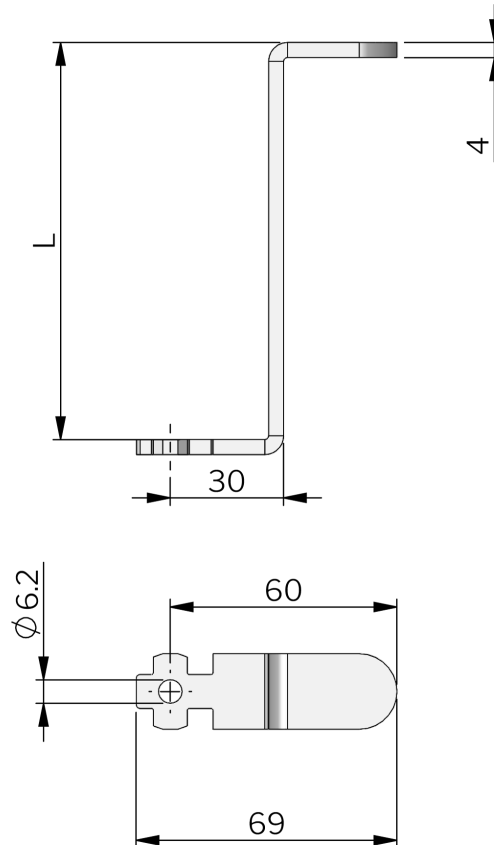

KLIMA-FLEX 2 SAFETY CATCH

For pressurised HVAC units, the safety catch prevents the door to fly open and accidentally hit the operator when opening the door.

In the Klima-flex 2 system you can combine a safety catch, rod link and/or inside security handle with the inside roller cam.

MATERIAL

Safety catch: Steel with yellow powder coat

RELATED PRODUCTS

Inside options: 2-315c

Use the Index Code at industrilas.com

P/N	Description
2651-901025	L is adapted to fit door thicknesses up to 25 mm
2651-901050	L is adapted to fit door thicknesses between 25-50 mm
2651-901075	L is adapted to fit door thicknesses between 50-75 mm
2651-901100	L is adapted to fit door thicknesses between 75-100 mm