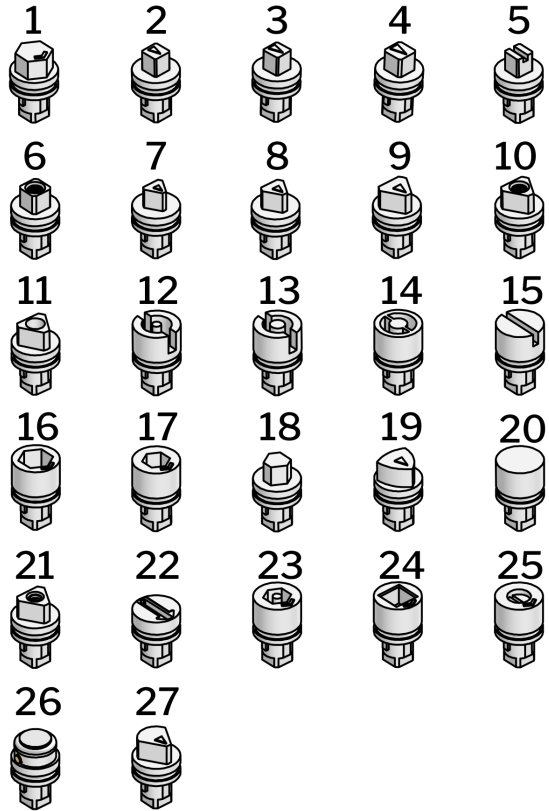

Screw: Steel, zinc plated

RELATED PRODUCTS

Needed components for a complete system:
2-020

Housings: 2-021

Cams: 2-481, 2-491, 2-510, 2-520

Use the Index Code at industrilas.com

P/N	Description	Surface treatment	Drawing
221301-IB	Hexagon 11	Chrome	1
221307-IB	Square 6	Chrome	2
221308-IB	Square 7	Chrome	3
221309-IB	Square 8	Chrome	4
221310-IB	Square 8 / slotted	Chrome	5
221311-IB	Square 8 / M6	Chrome	6
221312-IB	Triangular 7	Chrome	7
221313-IB	Triangular 8	Chrome	8
221314-IB	Triangular 10	Chrome	9
221315-IB	Triangular 10 / M6	Chrome	10
221316-IB	Double Bit 3	Chrome	12
221317-IB	Double Bit 5	Black	13
221318-IB	Daimler Benz	Chrome	14
221319-IB	Triangular 10 / SEN	Chrome	11
221320-IB	Slotted	Chrome	15
221321-IB	Recessed hexagon 10	Chrome	16
221322-IB	Recessed hexagon 8	Chrome	17
221323-IB	Hexagon 8,5	Chrome	18
221324-IB	ES 3	Chrome	19
221326-IB	Blind plug	Chrome	20
221328-IB	Triangular 10 / M5	Chrome	21
221339-IB	Triangle 10 - radius	Chrome	27
221341-IB	Slotted, recessed	Chrome	22
221347-IB	Recessed hex 8 / 3 mm pin	Chrome	23
221348-IB	Recessed square 8	Chrome	24
221349-IB	Slotted 3	Chrome	25
221351-IB	Sthlm Energy	Chrome	26
221601-IB	Hexagon 11	Black	1
221607-IB	Square 6	Black	2
221608-IB	Square 7	Black	3
221609-IB	Square 8	Black	4
221610-IB	Square 8 / slotted	Black	5
221611-IB	Square 8 / M6	Black	6
221612-IB	Triangular 7	Black	7
221613-IB	Triangular 8	Black	8
221614-IB	Triangular 10	Black	9
221615-IB	Triangular 10 / M6	Black	10
221616-IB	Double Bit 3	Black	12
221617-IB	Double Bit 5	Black	13
221618-IB	Daimler Benz	Black	14
221619-IB	Triangular 10 / SEN	Black	11
221620-IB	Slotted	Black	15
221621-IB	Recessed hexagon 10	Black	16