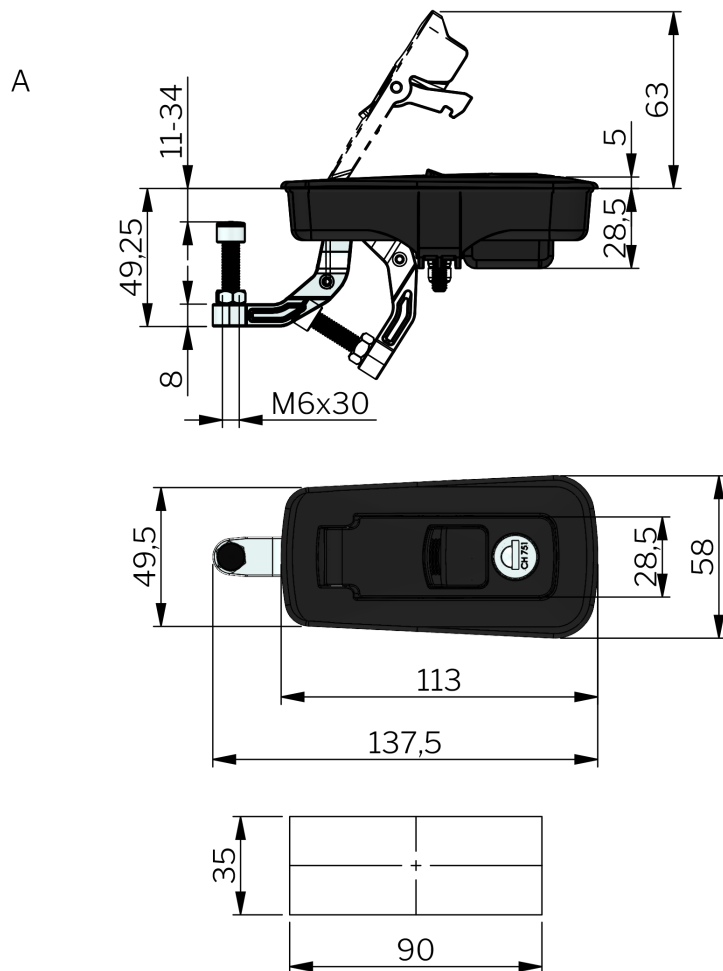

# FLUSH COMPRESSION LATCH SEALED

Flush mounted compression latch sealed against water and dust. The latch has adjustable grip range 11–61 mm and is suitable for door thickness up to 7 mm. Available with keyed to differ or keyed alike cylinders. Key codes for keyed to differ and key code CH751 is stamped on the cylinder barrel dust cap. Other key codes are only shown on the inside of the latch.

Delivered with mounting bracket for quick and easy assembling. PUR-gasket and O-rings ensure IP66 water and dust protection.

**Mounting bracket:** Glass fibre reinforced Polyamide (PA6GF30)

**Nut:** Steel, zinc plated

**Pin:** Stainless steel 303

**Screw:** Steel, zinc plated

**O-ring:** NBR

**Push button:** Glass fibre reinforced polyamide (PA6GF30)

## TECHNICAL INFORMATION

**Key extraction:** Open / Closed

**Standards:** IP66, DIN EN 61373

Optional 3 mm flat gasket when mounting latch on structured surfaces, such as "diamond plate" etc.

**Make your selections in each column to create your article number (AAAA-BBCDDE-HHHH)**