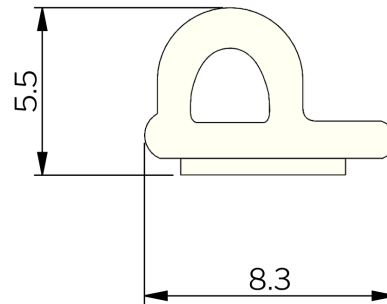

# SEALING P-PROFILE EPDM - SELF-ADHESIVE

Sealing profile of EPDM foam with self-adhesive backing. The adhesive is intended as an assembling aid. The profile should be kept under mechanical pressure between door and frame to stay in position. The sealing profiles are available with permanent adhesive upon request.

## MATERIAL

Colour: White

Profile: EPDM

**Industrilas**  
— When access counts —

P/N	Material	Colour	Dimension W x H	Coil size	Length / carton
4505012	EPDM	White	9,5 x 5,5 mm	100 m	600 m