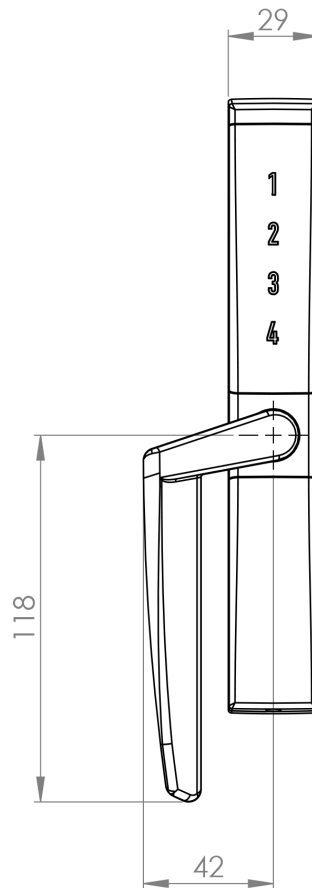

Industrilas
— When access counts —

Index Code:

P/N	Surface treatment	Standards	Handle type	Shaft, diameter	Shaft, length	Product type
7404-02400-07043	Chrome matt	SS-3620:2017 klass B	Left	7 mm	43 mm	Digital
7404-02400-07060	Chrome matt	SS-3620:2017 klass B	Left	7 mm	60 mm	Digital
7404-02400-07110	Chrome matt	SS-3620:2017 klass B	Left	7 mm	110 mm	Digital
7404-02400-08043	Chrome matt	SS-3620:2017 klass B	Left	8 mm	43 mm	Digital
7404-02400-08060	Chrome matt	SS-3620:2017 klass B	Left	8 mm	60 mm	Digital
7404-02400-08110	Chrome matt	SS-3620:2017 klass B	Left	8 mm	110 mm	Digital
7406-02600-07043	Black texture powder coated	SS-3620:2017 klass B	Left	7 mm	43 mm	Digital
7406-02600-07060	Black texture powder coated	SS-3620:2017 klass B	Left	7 mm	60 mm	Digital
7406-02600-07110	Black texture powder coated	SS-3620:2017 klass B	Left	7 mm	110 mm	Digital
7406-02600-08043	Black texture powder coated	SS-3620:2017 klass B	Left	8 mm	43 mm	Digital
7406-02600-08060	Black texture powder coated	SS-3620:2017 klass B	Left	8 mm	60 mm	Digital
7406-02600-08110	Black texture powder coated	SS-3620:2017 klass B	Left	8 mm	110 mm	Digital