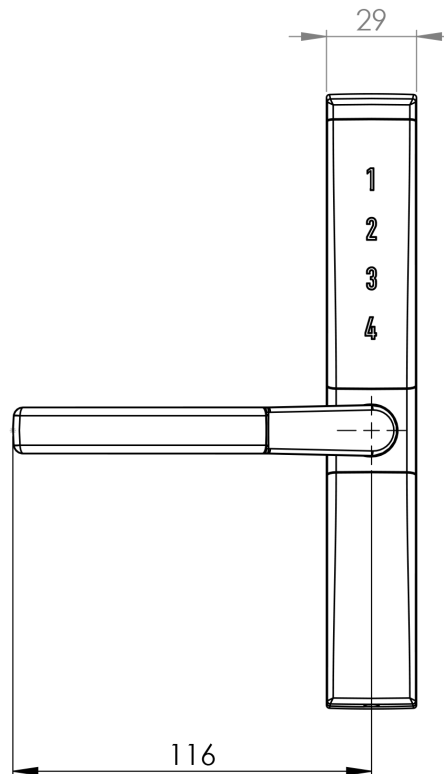

# VISION HOME DIGITAL LATCH BOLT RIGHT

Vision Home is an electrical handle for use on the inside of a balcony or patio door or a window with concealed screws.

The lock is suitable for both in and outward facing doors and windows and the handle is run on two AAA batteries (not included). You lock the handle by swiping your finger over the digital panel and simply unlock by entering your six digit code. The background panel is lit and provides visual feedback when using the handle. The code of your choice remains the same when the batteries are changed or a power shortage should occur. It's easy to change the code should you want to.

### Similar products:

Use the Index Code at [industrilas.com](https://www.industrilas.com)

P/N	Surface treatment	Standards	Handle type	Shaft, diameter	Shaft, length	Product type
7404-04400-07043	Chrome matt	SS-3620:2017 klass B	Latch bolt right	7 mm	43 mm	Digital
7404-04400-07060	Chrome matt	SS-3620:2017 klass B	Latch bolt right	7 mm	60 mm	Digital
7404-04400-07110	Chrome matt	SS-3620:2017 klass B	Latch bolt right	7 mm	110 mm	Digital
7404-04400-08043	Chrome matt	SS-3620:2017 klass B	Latch bolt right	8 mm	43 mm	Digital
7404-04400-08060	Chrome matt	SS-3620:2017 klass B	Latch bolt right	8 mm	60 mm	Digital
7404-04400-08110	Chrome matt	SS-3620:2017 klass B	Latch bolt right	8 mm	110 mm	Digital
7406-04600-07043	Black texture powder coated	SS-3620:2017 klass B	Latch bolt right	7 mm	43 mm	Digital
7406-04600-07060	Black texture powder coated	SS-3620:2017 klass B	Latch bolt right	7 mm	60 mm	Digital
7406-04600-07110	Black texture powder coated	SS-3620:2017 klass B	Latch bolt right	7 mm	110 mm	Digital
7406-04600-08043	Black texture powder coated	SS-3620:2017 klass B	Latch bolt right	8 mm	43 mm	Digital
7406-04600-08060	Black texture powder coated	SS-3620:2017 klass B	Latch bolt right	8 mm	60 mm	Digital
7406-04600-08110	Black texture powder coated	SS-3620:2017 klass B	Latch bolt right	8 mm	110 mm	Digital