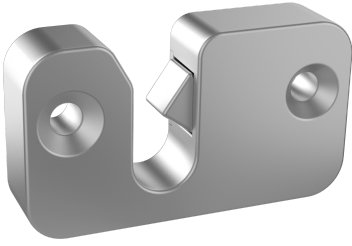

## SLAM CATCH FOR 8 MM RODS

Slam catch that grip a rod inserted radially through its jaw. The jaw will only open to let the rod in. To remove rod, it must be pulled out lengthwise. The catch engages easily, latching the rod inside the unit. The slam catch will accommodate  $\varnothing 8$  mm latching rods.

### MATERIAL

**Slam catch:** Zinc die cast, zinc plated