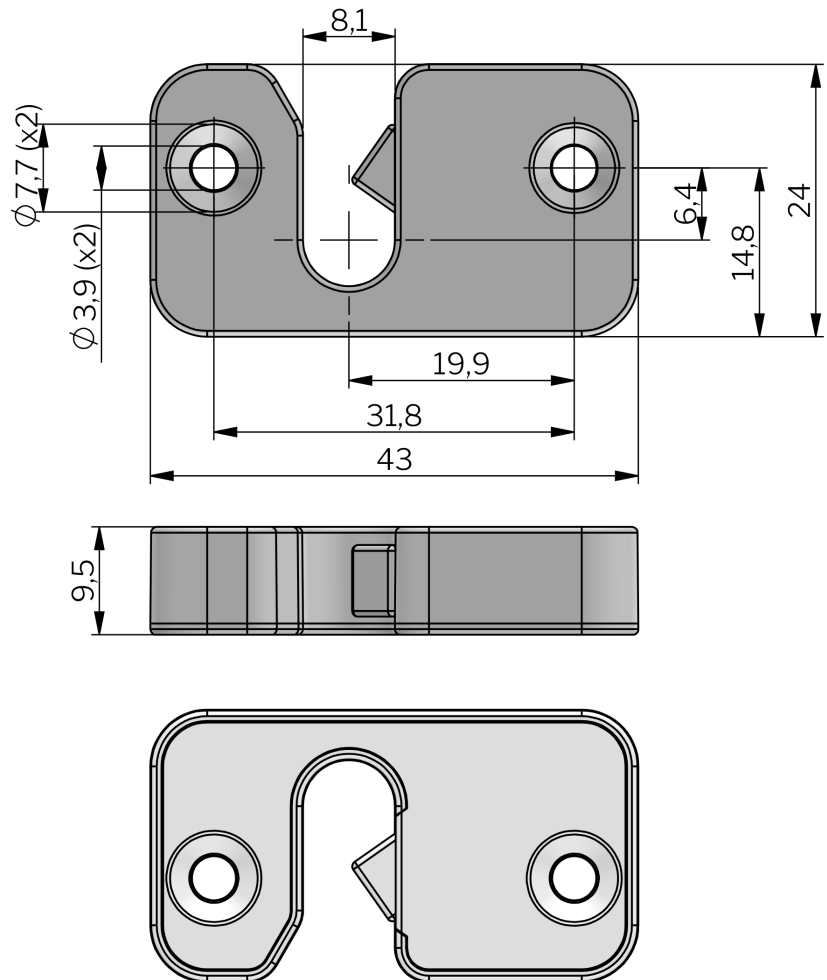

## SLAM CATCH FOR 8 MM RODS

Slam catch that grip a rod inserted radially through its jaw. The jaw will only open to let the rod in. To remove rod, it must be pulled out lengthwise. The catch engages easily, latching the rod inside the unit. The slam catch will accommodate  $\varnothing 8$  mm latching rods.

### MATERIAL

**Slam catch:** Zinc die cast, zinc plated

### RELATED PRODUCTS

**Rods:** 2-540

Use the Index Code at [industrilas.com](http://industrilas.com)

**Industrilas**  
— When access counts —

P/N

2821-01130200-08

Description

Universal right / left