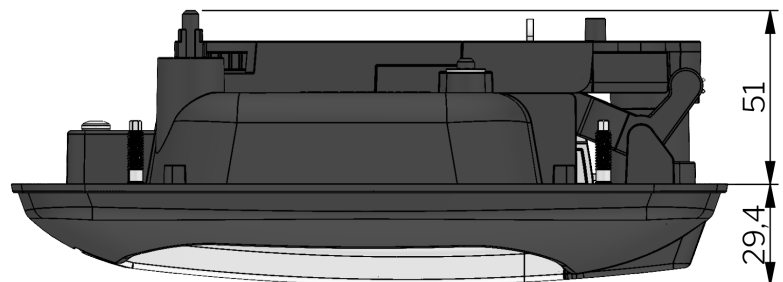

Industrilas
— When access counts —