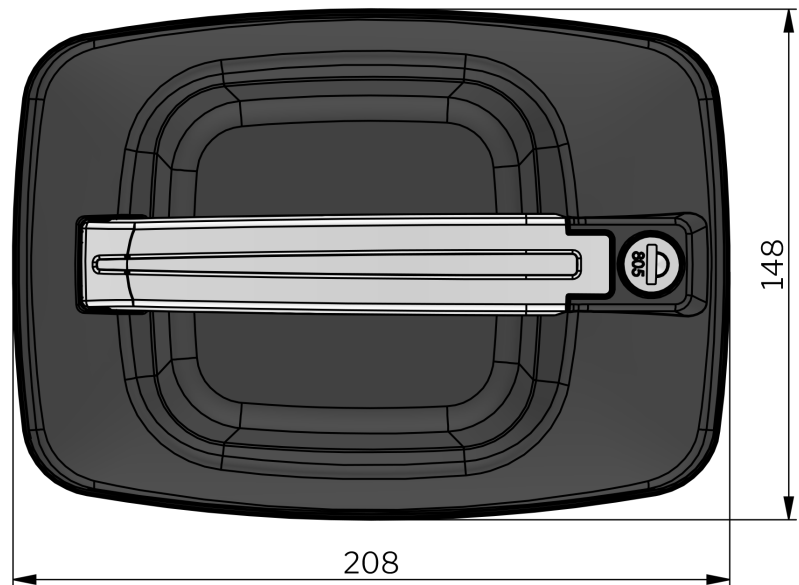

Industrilas
— When access counts —