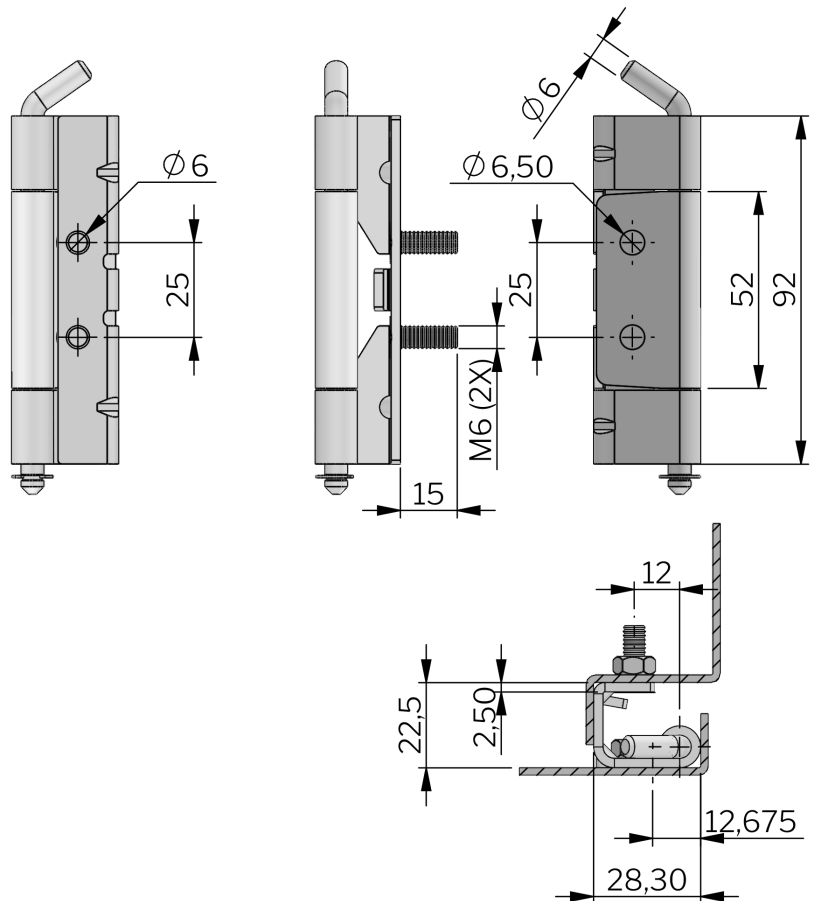

# CONCEALED HINGE 120°

Concealed hinge with frame part equipped with M6 studs for assembly. The door part is mounted on weld-on studs. Universal right and left mounting.

## MATERIAL

**Hinge:** Steel, zinc plated

**Pin:** Steel, zinc plated

## RELATED PRODUCTS

**Similar products:** 3-094, 3-095, 3-096, 3-090

Use the Index Code at [industrilas.com](http://industrilas.com)

**Industrilas**  
— When access counts —

P/N	Description
312122	Concealed hinge