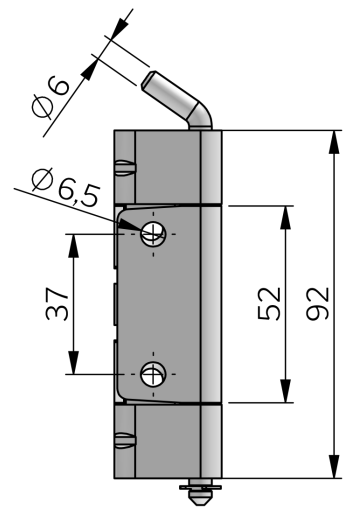

# CONCEALED HINGE 120° STAINLESS STEEL

Screw mounted frame part, door part mounted on weld-on studs. Universal right and left mounting. Opening angle 120°.

## MATERIAL

**Hinge:** Stainless steel 304

**Pin:** Stainless steel 304

## RELATED PRODUCTS

**Similar products:** 3-094, 3-095, 3-096, 3-090, 3-091

Use the Index Code at [industrilas.com](http://industrilas.com)

**Industrilas**  
— When access counts —

P/N	Description
313019	Concealed hinge stainless steel 304