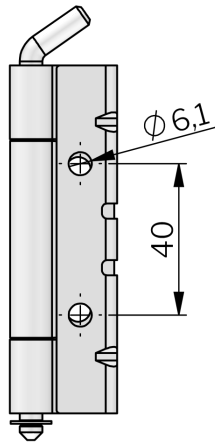

CONCEALED HINGE 120° STAINLESS STEEL

Screw mounted frame part, door part mounted on weld-on studs. Universal right and left mounting. Opening angle 120°.

MATERIAL

Hinge: Stainless steel 304

Pin: Stainless steel 304

RELATED PRODUCTS

Similar products: 3-094, 3-095, 3-096, 3-090, 3-091

Use the Index Code at industrilas.com

Industrilas
— When access counts —

P/N	Description
313019	Concealed hinge stainless steel 304

Index Code: 3-096