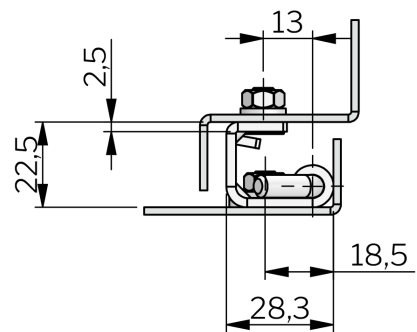

# CONCEALED HINGE 120° STAINLESS STEEL

Screw mounted frame part, door part mounted on weld-on studs. Universal right and left mounting. Opening angle 120°.

## MATERIAL

**Hinge:** Stainless steel 304

**Pin:** Stainless steel 304

## RELATED PRODUCTS

**Similar products:** 3-094, 3-095, 3-096, 3-090, 3-091

Use the Index Code at [industrilas.com](http://industrilas.com)

**Industrilas**  
— When access counts —

P/N	Description
313019	Concealed hinge stainless steel 304