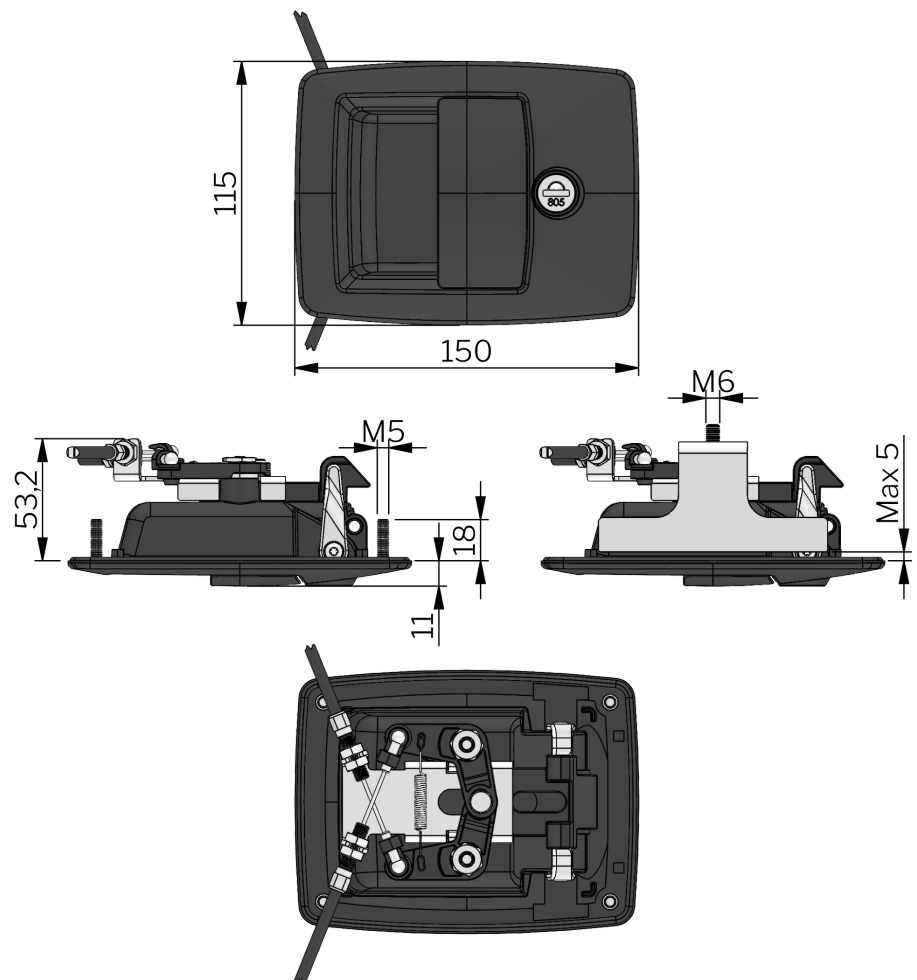

Industrilas
— When access counts —