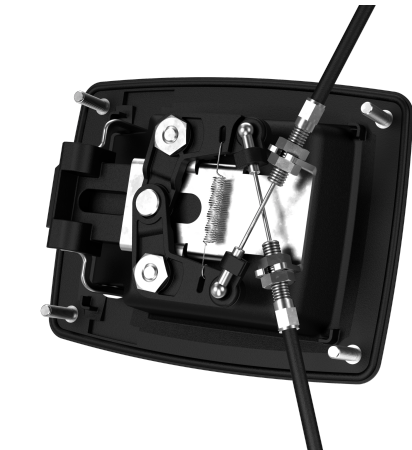

VECTOR P ACTUATOR

Vector P actuator is a patented heavy-duty, vibration-resistant handle that has been designed for on- and off-road vehicles. The Vector P actuator handle is used to maneuver one or two Vector rotary latches, or Vector Latch points connected with Vector cables between Actuator handle and latch point(s).

It is available with left, right or universal grip handle and is installed with a mounting bracket or four moulded-in M5 bolts. IP66 water- and dust sealing.

MATERIAL

Adapter for cylinder (internal component):

Glass fibre reinforced polyamide (PA6GF30)

Body: Glass fibre reinforced polyamide (PA6GF30)

Bracket: Steel, zinc plated

Cast-in bolts: Steel, zinc plated

Cylinder: Zinc die cast, stainless steel 304 cap and dust shutter

Gaskets: Polyurethane

Manoeuvre arms: Zinc die cast, zinc plated

Mounting bracket: Steel, zinc plated

Nut: Steel, zinc plated

RELATED PRODUCTS

Needed components for a complete system:

2-750-01, 2-750-02, 2-750-03, 2-750-04, 2-750-07, 2-745, 2-749-01, 2-749-02, 2-749-03, 2-749-04