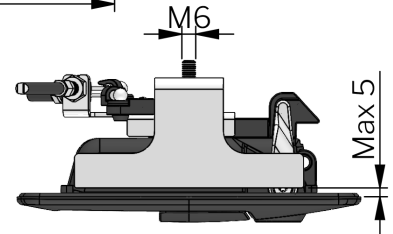

Industrilas
— When access counts —