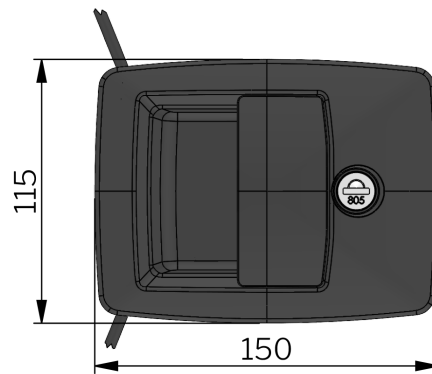

Industrilas
— When access counts —