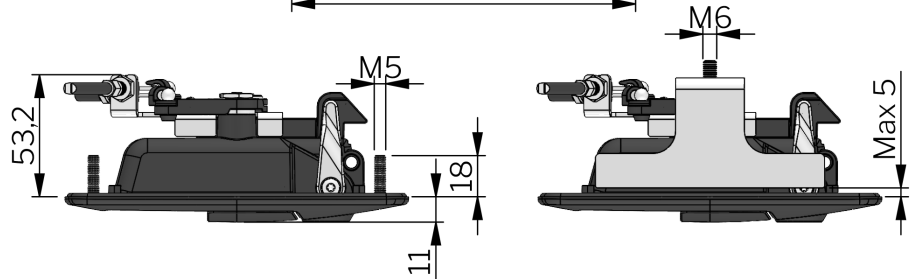

Industrilas
— When access counts —