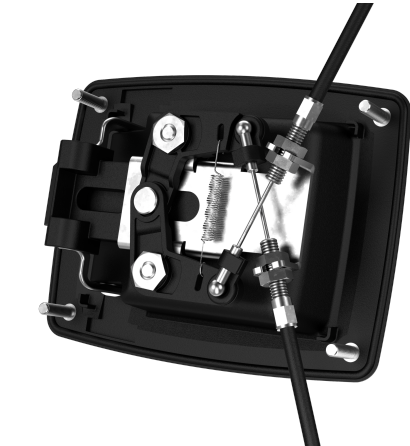

# VECTOR P ACTUATOR

Vector P actuator is a patented heavy-duty, vibration-resistant handle that has been designed for on- and off-road vehicles. The Vector P actuator handle is used to maneuver one or two Vector rotary latches, or Vector Latch points connected with Vector cables between Actuator handle and latch point(s).

It is available with left, right or universal grip handle and is installed with a mounting bracket or four moulded-in M5 bolts. IP66 water- and dust sealing.

### Adapter for cylinder (internal component):

Glas fibre reinforced polyamide (PA6GF30)

**Body:** Zinc die cast, black or silver texture powder coated

**Bracket:** Zinc die cast, zinc plated or black coated