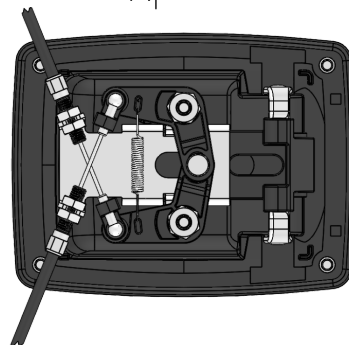

Industrilas
— When access counts —