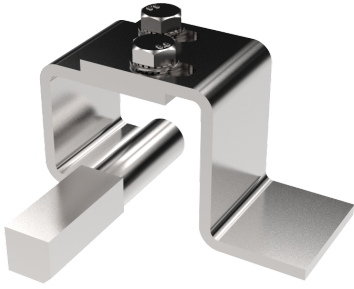

CONCEALED ADJUSTABLE LIFT OFF HINGE 100°

Adjustable concealed hinge for weld-on mounting with universal left and right mounting. The door part is adjustable 6 mm horizontally. Frame part may be supplied as either a flag (drawing A) or a square pin (drawing B).

MATERIAL

- Door part, Z-shaped:** Steel, unplated (for welding)
- Door part, rolled:** Steel, zinc plated
- Frame part:** Steel, unplated (for welding)
- Pin:** Steel, unplated (for welding)
- Screw:** Steel, zinc plated
- Nut:** Steel, zinc plated