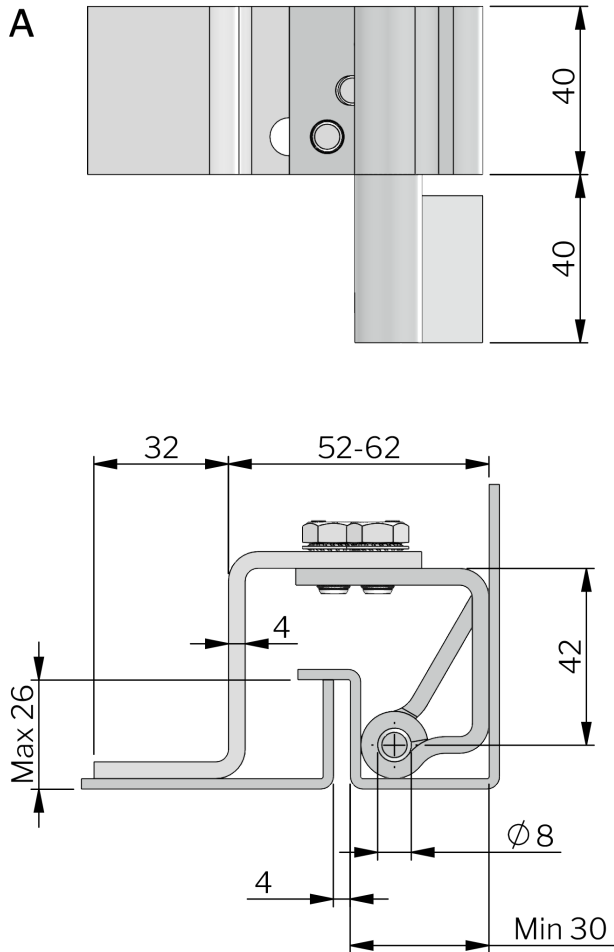

CONCEALED ADJUSTABLE LIFT OFF HINGE 100°

Adjustable concealed hinge for weld-on mounting with universal left and right mounting. The door part is adjustable 6 mm horizontally. Frame part may be supplied as either a flag (drawing A) or a square pin (drawing B).

MATERIAL

- Door part, Z-shaped:** Steel, unplated (for welding)
- Door part, rolled:** Steel, zinc plated
- Frame part:** Steel, unplated (for welding)
- Pin:** Steel, unplated (for welding)
- Screw:** Steel, zinc plated
- Nut:** Steel, zinc plated

RELATED PRODUCTS

Other materials: 6-300
Use the Index Code at industrilas.com

P/N	Description	Drawing
312102	Flag	A
312103	Square pin	B